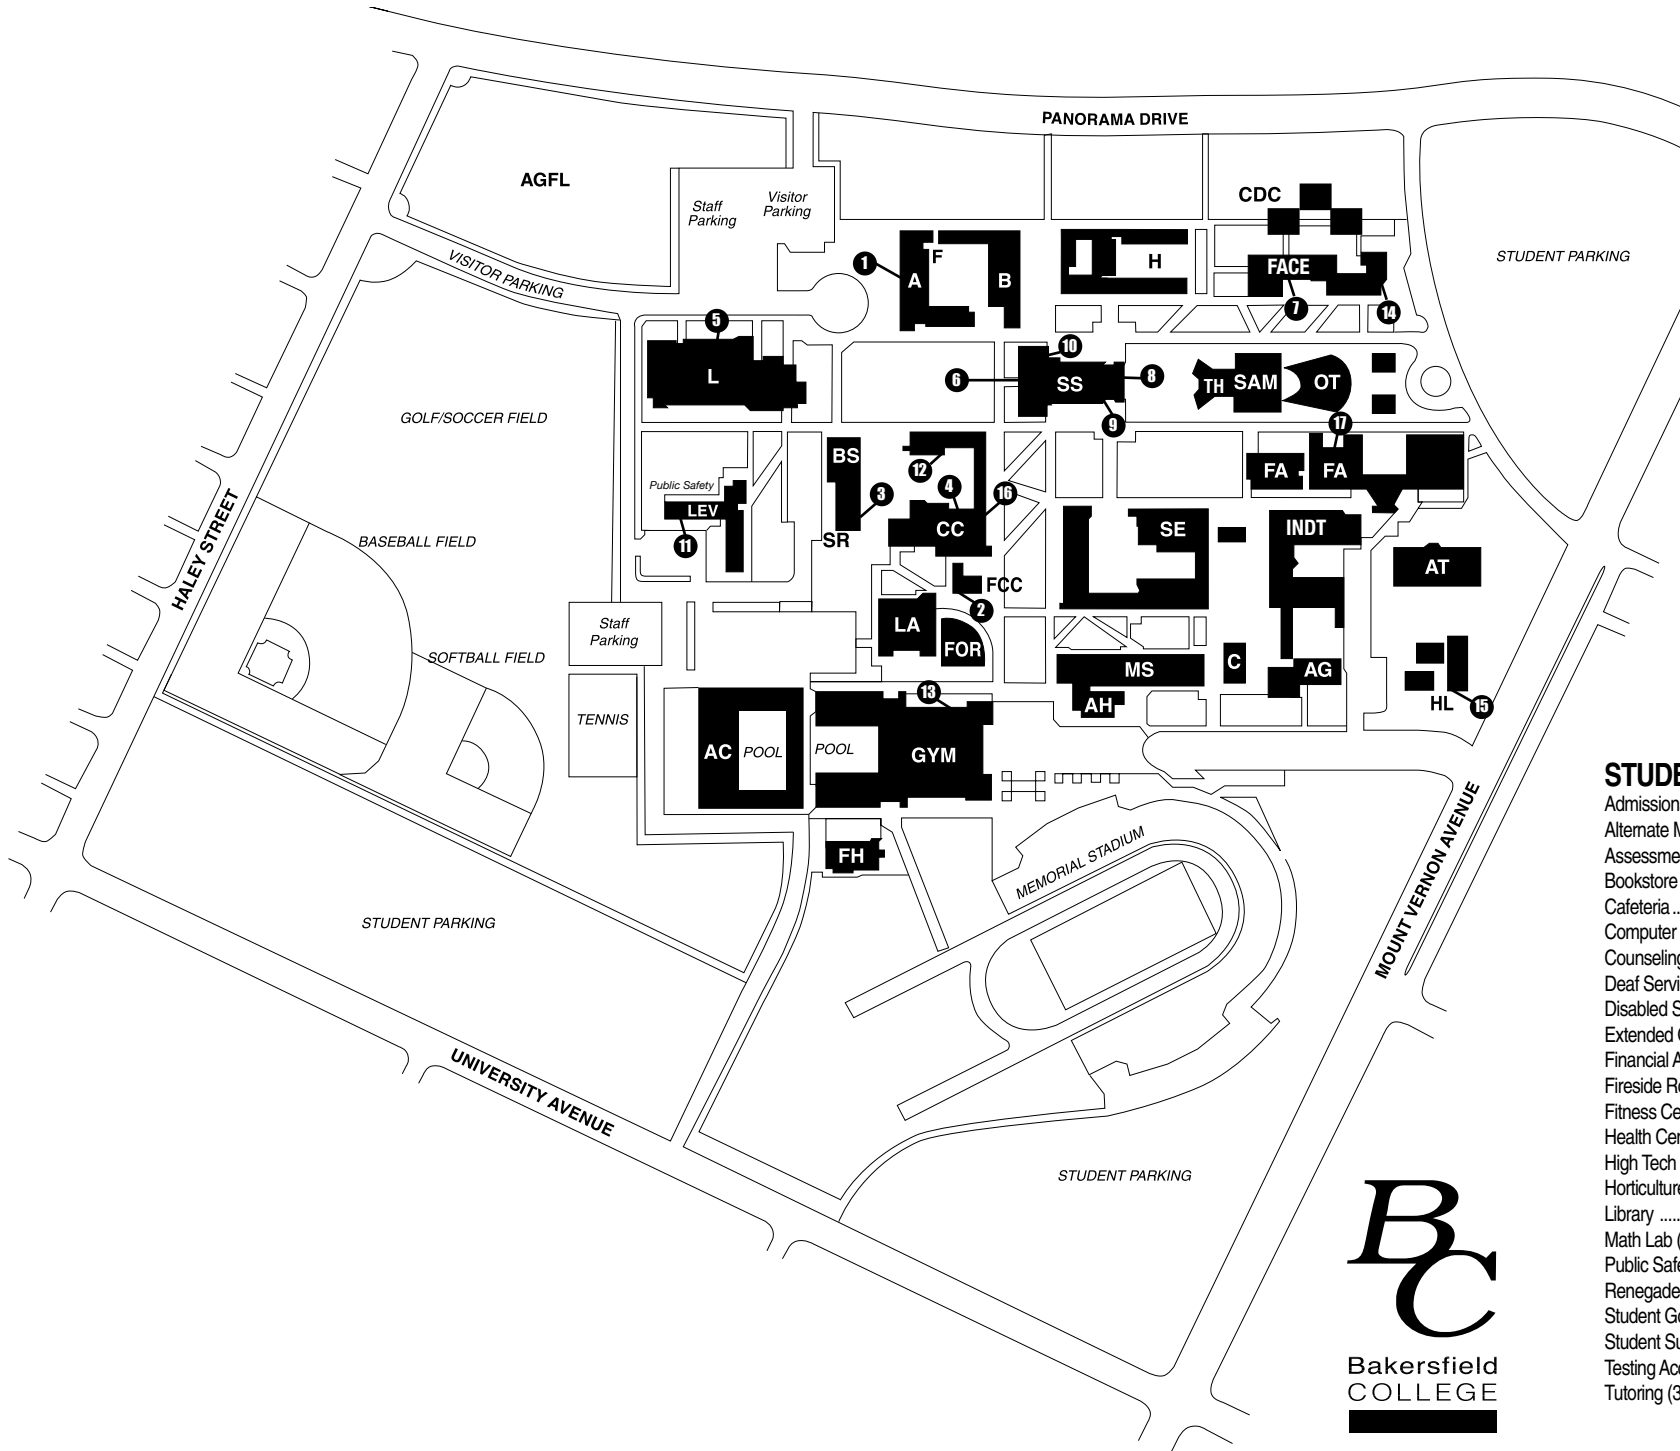

Bakersfield College

BUILDING INDEX

A	ADMINISTRATION
AC	AQUATIC CENTER
AG	AGRICULTURE
AGFL	AG FARM LAB
AH	ALLIED HEALTH
AT	AUTO TECHNOLOGY
B	BUSINESS EDUCATION
BS	BUSINESS SERVICES (Ticket Office, Business Office, Bookstore)
C	CUSTODIAL
CC	CAMPUS CENTER
CDC	CHILD DEVELOPMENT CENTER
F	BC FOUNDATION
FA	FINE ARTS
FCC	FINLINSON CONFERENCE CENTER
FACE	FAMILY & CONSUMER ED.
FH	FIELD HOUSE
FOR	FORUMS
GYM	GYMNASIUM
H	HUMANITIES
HL	HORTICULTURE LAB
INDT	INDUSTRIAL TECHNOLOGY
LEV	LEVINSON HALL (Public Safety)
L	LIBRARY
LA	LANGUAGE ARTS
MS	MATH SCIENCE
OT	OUTDOOR THEATER
SAM	SPEECH ARTS & MUSIC
SE	SCIENCE/ENGINEERING
SR	SHIPPING & RECEIVING
SS	STUDENT SERVICES
TH	INDOOR THEATER

STUDENT SERVICES INDEX

Admissions & Records	1
Alternate Media/DSP&S	7
Assessment	2
Bookstore	3
Cafeteria	4
Computer Commons	5
Counseling (1st floor)	6
Deaf Services/DSP&S	17
Disabled Student Programs & Services (DSP&S)	7
Extended Opportunity Program & Service (EOP&S)	8
Financial Aid	8
Fireside Room	16
Fitness Center	13
Health Center	9
High Tech Center (by Computer Commons)	5
Horticulture Lab	15
Library	5
Math Lab (2nd floor)	10
Public Safety (ext. 4554)	11
Renegade Room	14
Student Government & Activities	12
Student Success Lab (2nd floor)	10
Testing Accommodations/DSP&S (2nd floor)	10
Tutoring (3rd floor)	10